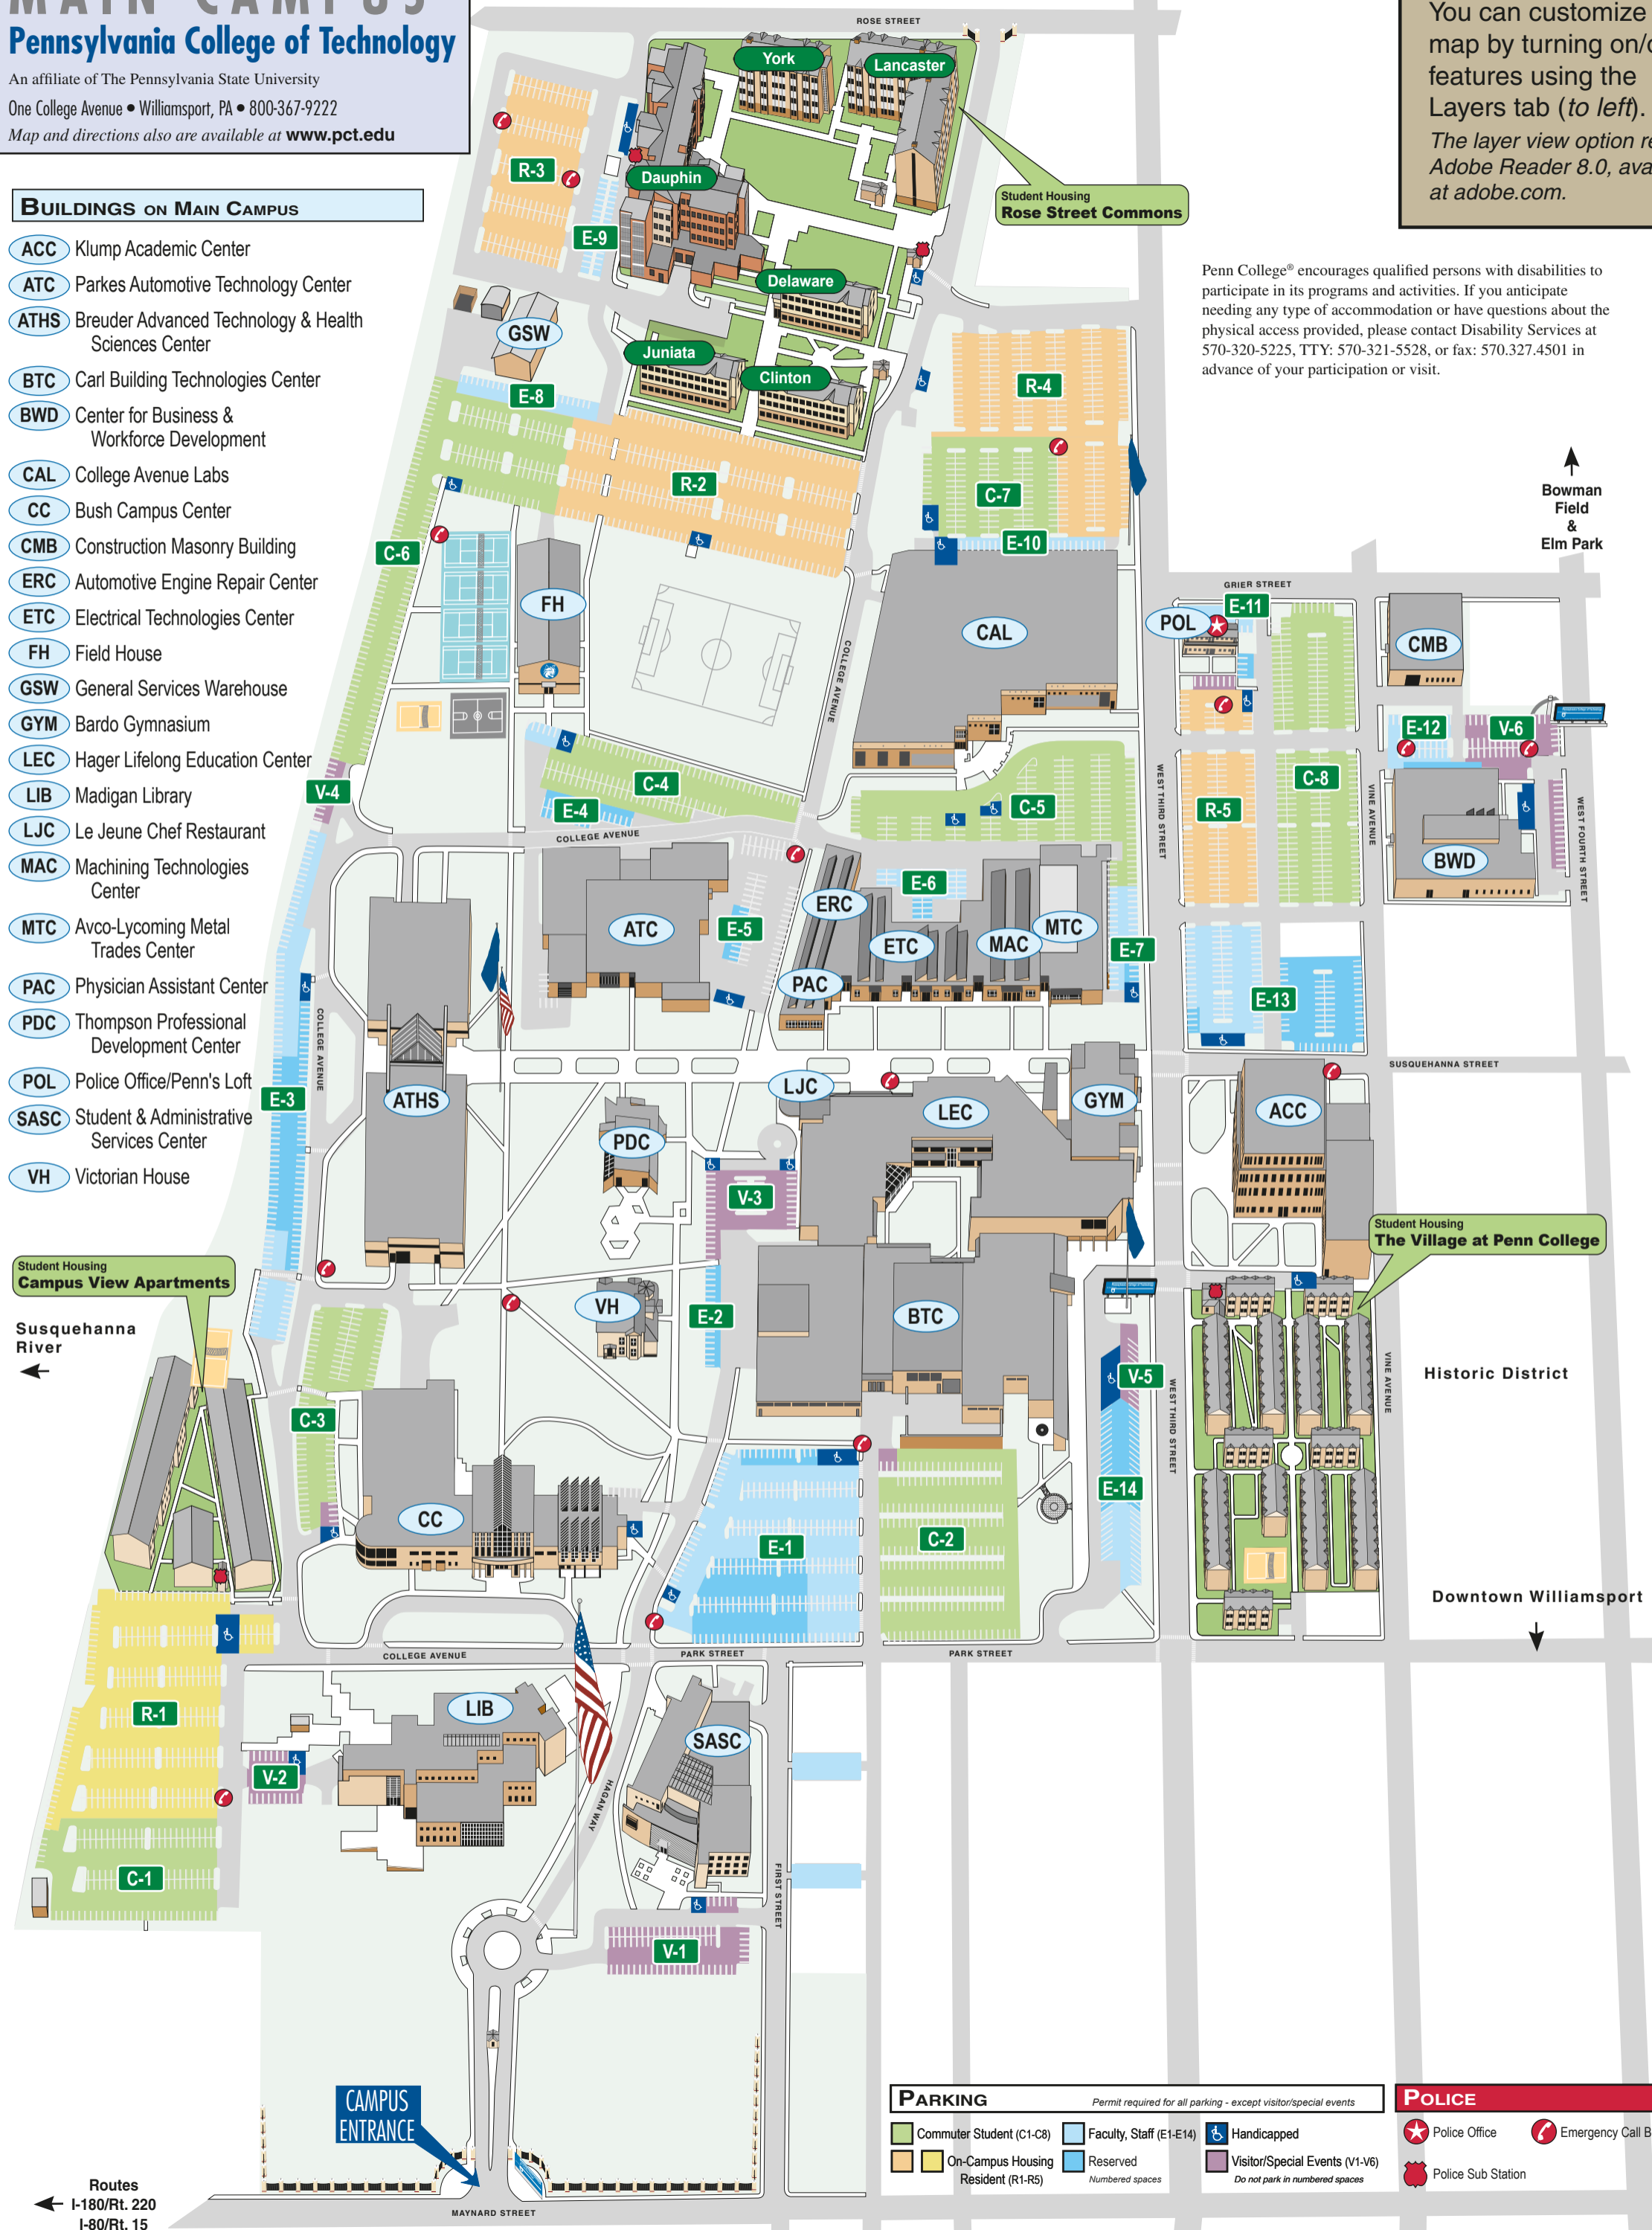

MAIN CAMPUS

Pennsylvania College of Technology

An affiliate of The Pennsylvania State University
 One College Avenue • Williamsport, PA • 800-367-9222
 Map and directions also are available at www.pct.edu

BUILDINGS ON MAIN CAMPUS

- ACC** Klump Academic Center
- ATC** Parkes Automotive Technology Center
- ATHS** Breuder Advanced Technology & Health Sciences Center
- BTC** Carl Building Technologies Center
- BWD** Center for Business & Workforce Development
- CAL** College Avenue Labs
- CC** Bush Campus Center
- CMB** Construction Masonry Building
- ERC** Automotive Engine Repair Center
- ETC** Electrical Technologies Center
- FH** Field House
- GSW** General Services Warehouse
- GYM** Bardo Gymnasium
- LEC** Hager Lifelong Education Center
- LIB** Madigan Library
- LJC** Le Jeune Chef Restaurant
- MAC** Machining Technologies Center
- MTC** Avco-Lycoming Metal Trades Center
- PAC** Physician Assistant Center
- PDC** Thompson Professional Development Center
- POL** Police Office/Penn's Loft
- SASC** Student & Administrative Services Center
- VH** Victorian House

Student Housing
Campus View Apartments

Susquehanna River

Routes
 ← I-180/Rt. 220
 I-80/Rt. 15

Map Instructions

You can customize this map by turning on/off features using the Layers tab (to left).
 The layer view option requires Adobe Reader 8.0, available at adobe.com.

↑
 Bowman Field & Elm Park

Student Housing
The Village at Penn College

Historic District

Downtown Williamsport

PARKING Permit required for all parking - except visitor/special events

Commuter Student (C1-C8)	Faculty, Staff (E1-E14)	Handicapped
On-Campus Housing Resident (R1-R5)	Reserved Numbered spaces	Visitor/Special Events (V1-V6)
		<small>Do not park in numbered spaces</small>