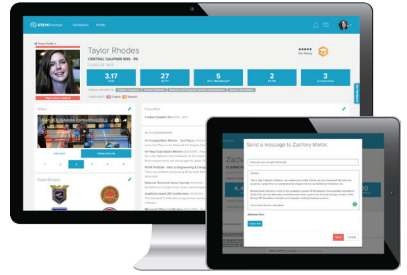

STEMPremier®

For K-12

Showcase Your Students. Like, right now.

Join **STEM Premier** and show everyone what your students can do

Engage Early

View student accounts and engage via **direct message** to provide guidance

See The Data

Gain **real-time analytics** on your students in a way that makes it useful

Track Alumni

Follow your alumni after graduation, see where they go and keep the connection

Learn more at stempremier.com/schools

Engage Early

With **STEM Premier**, you can view profiles of your own students, connect them with teachers and counselors and engage with a direct message.

- View digital profiles
- Direct messaging
- Resume coaching
- Guidance
- Connect mentors
- Access tools

See The Data

Use **STEM Premier Analytics™** to see a breakdown of your current students, follow alumni and gain insight into your population like never before.

- Create data groups
- Trending analytics
- Visual breakdowns
- Real-time data
- Demographics