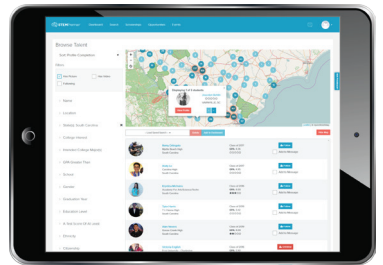

Engage Early

With **STEM Premier**, you can view profiles of your own students, connect them with teachers and counselors and engage with a direct message.

- View digital profiles
- Direct messaging
- Resume coaching
- Guidance
- Connect mentors
- Access tools

See The Data

Use **STEM Premier Analytics™** to see a breakdown of your current students, follow alumni and gain insight into your population like never before.

- Create data groups
- Trending analytics
- Visual breakdowns
- Real-time data
- Demographics

Track Alumni

With **STEM Premier Search™** you can follow your alumni after graduation and track their progress into post-secondary education and career.

- Search for students
- Follow alumni
- Save searches
- Direct messaging
- Geo-location
- See success